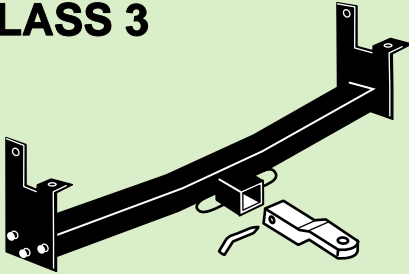

CLASSES OF TRAILER HITCHES

CLASS 1

HITCH TYPE	REGULAR DUTY
HITCH CLASS	CLASS 1
GROSS TRAILER WEIGHT	up to 2,000 lbs.
TONGUE WEIGHT	200 lbs.

CLASS 2

HITCH TYPE	LIGHT TO MEDIUM
HITCH CLASS	CLASS 2
GROSS TRAILER WEIGHT	up to 3,500 lbs.
TONGUE WEIGHT	300 lbs.

CLASS 3

HITCH TYPE	EXTRA HEAVY DUTY
HITCH CLASS	CLASS 3
GROSS TRAILER WEIGHT	up to 7,500 lbs.
TONGUE WEIGHT	300-500

CLASS 4

HITCH TYPE	USED WITH UNDERCAR RECEIVER
HITCH CLASS	CLASS 4
GROSS TRAILER WEIGHT	TRAILERS UP TO 10,000 lb.
TONGUE WEIGHT	TONGUE WEIGHT UP TO 1,000 lbs.

CLASS 5

HITCH TYPE	USED WITH UNDERCAR RECEIVER
HITCH CLASS	CLASS 5
GROSS TRAILER WEIGHT	TRAILERS UP TO 14,000 lbs.
TONGUE WEIGHT	TONGUE WEIGHT UP TO 1,000 lbs.